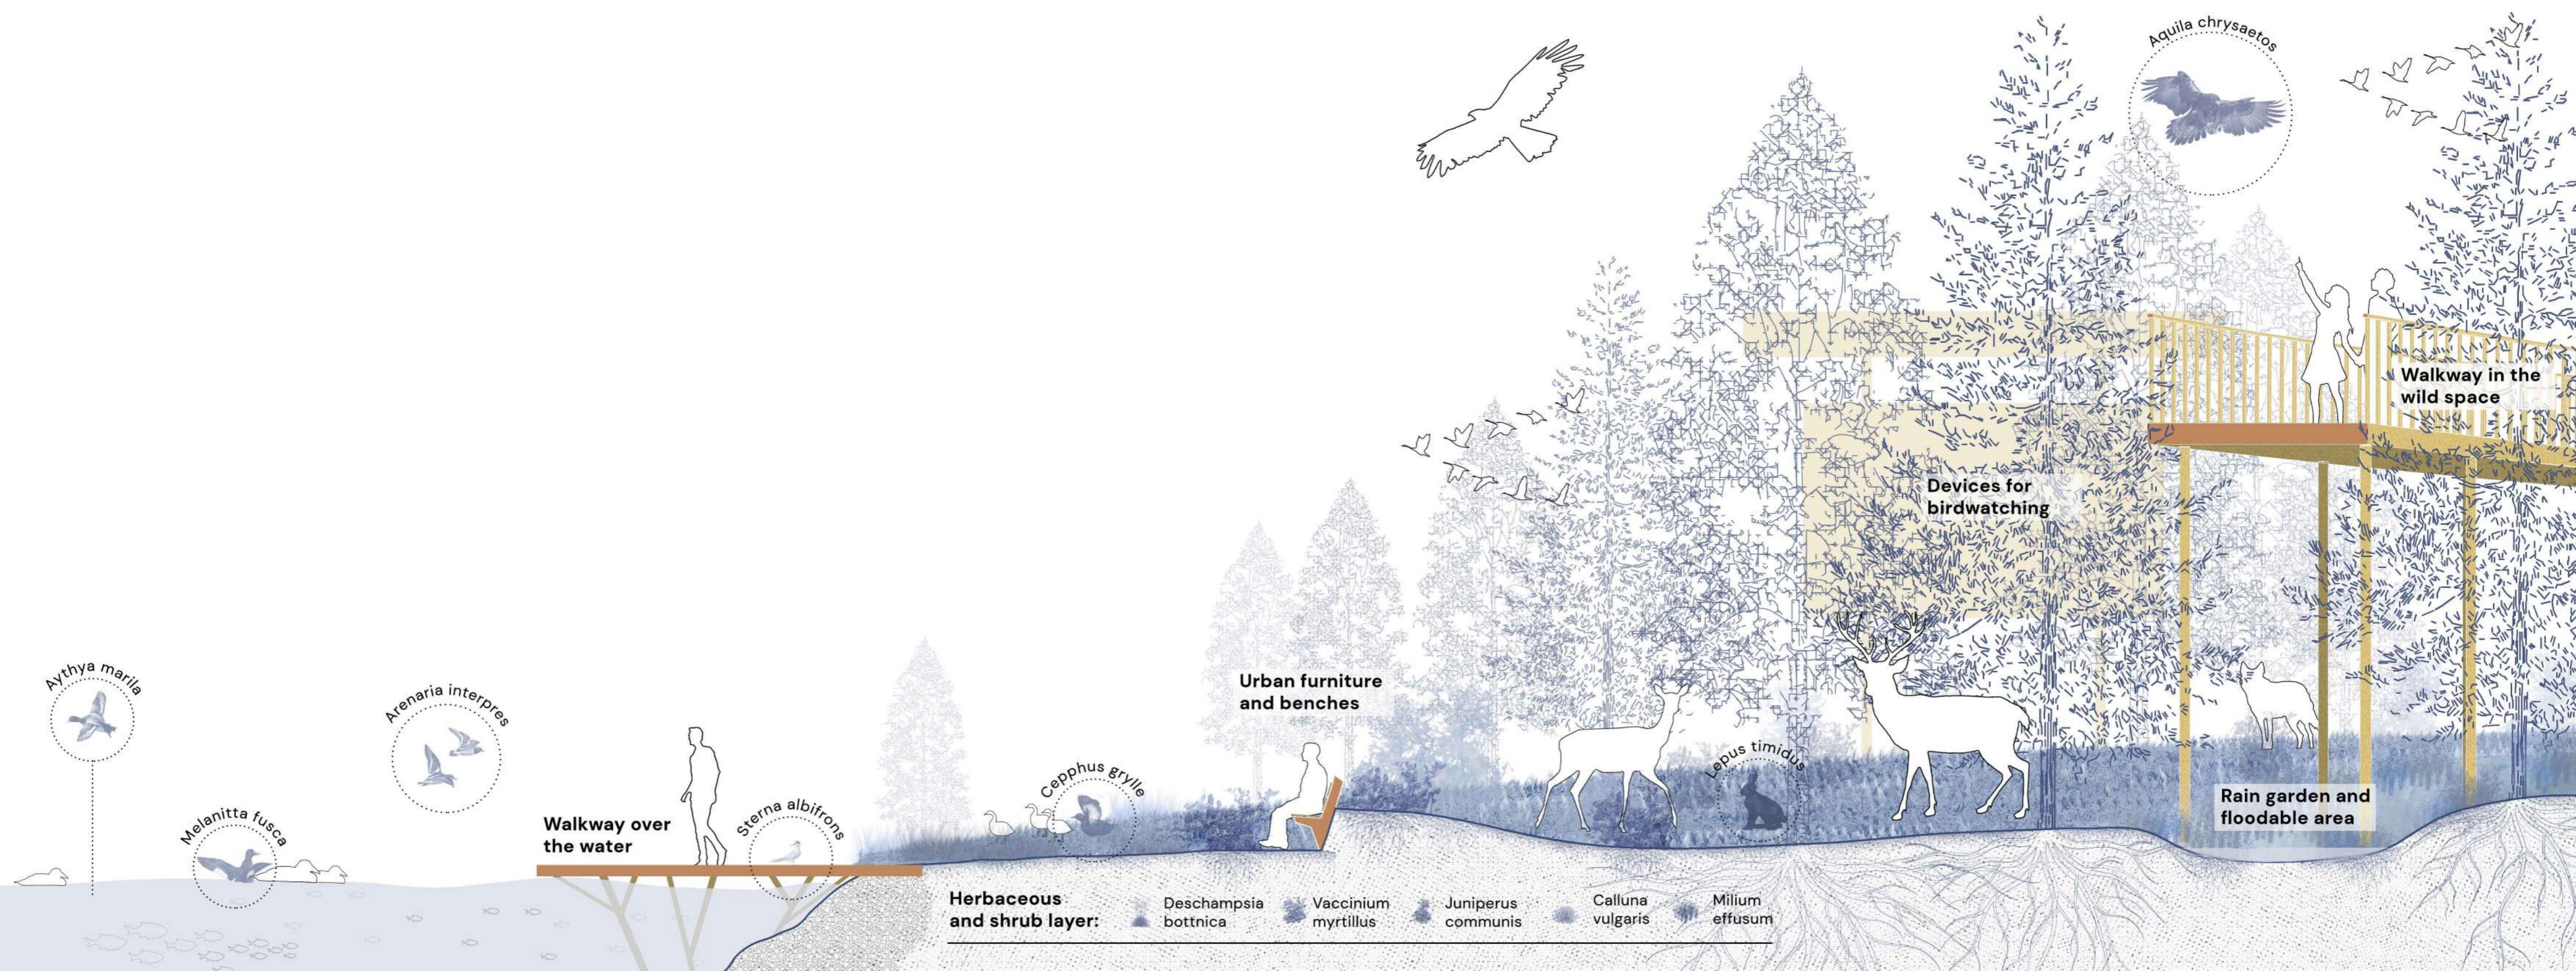

# Pitea - Lagom

**Conifer forest:**

 Pinus sylvestris

 Picea abies

**Deciduous forest:**

 Betula pubescens  
Betula pendula

 Populus tremula

Aythya marila

Arenaria interpres

Melanitta fusca

Walkway over the water

Sterna albifrons

**Herbaceous and shrub layer:**

Deschampsia bottnica

Vaccinium myrtillus

Juniperus communis

Walkway in the wild space